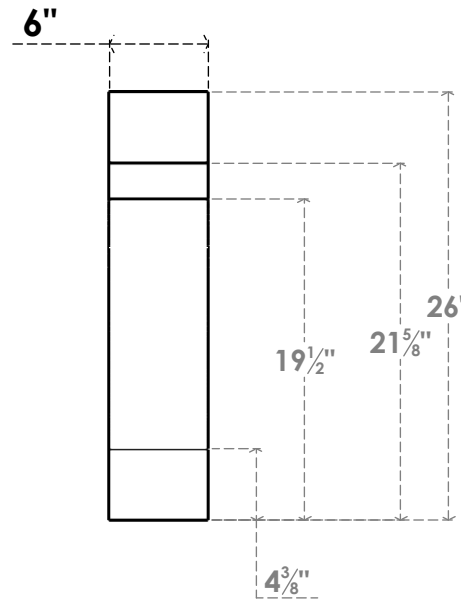

ITEM NUMBER: BRCPC060X26000X26000MRC

6"W X 26"D X 26"H MERCED ARCHITECTURAL GRADE PVC CLOSED KNEE BRACE

SIDE PROFILE

FRONT PROFILE

ISOMETRIC

EKENA MILLWORK
2300 WEST MAIN ST.
CLARKSVILLE, TX 75426
TOLL FREE: 866-607-0453
WWW.EKENAMILLWORK.COM

NOTES

1. INSTALLATION TO BE COMPLETED IN ACCORDANCE WITH MANUFACTURER'S SPECIFICATIONS.
2. DRAWING MAY NOT BE TO SCALE
3. THIS DRAWING IS INTENDED FOR DESIGN AND PLANNING PURPOSES ONLY.
4. ALL INFORMATION CONTAINED HEREIN WAS CURRENT AT THE TIME OF DEVELOPMENT BUT MUST BE REVIEWED AND APPROVED BY THE PRODUCT MANUFACTURER TO BE CONSIDERED ACCURATE.
5. ARCHITECTURAL GRADE PVC PRODUCTS ARE MADE FROM EXPANDED CELLULAR PVC AND COME NATURALLY WHITE BUT MAY BE PAINTED