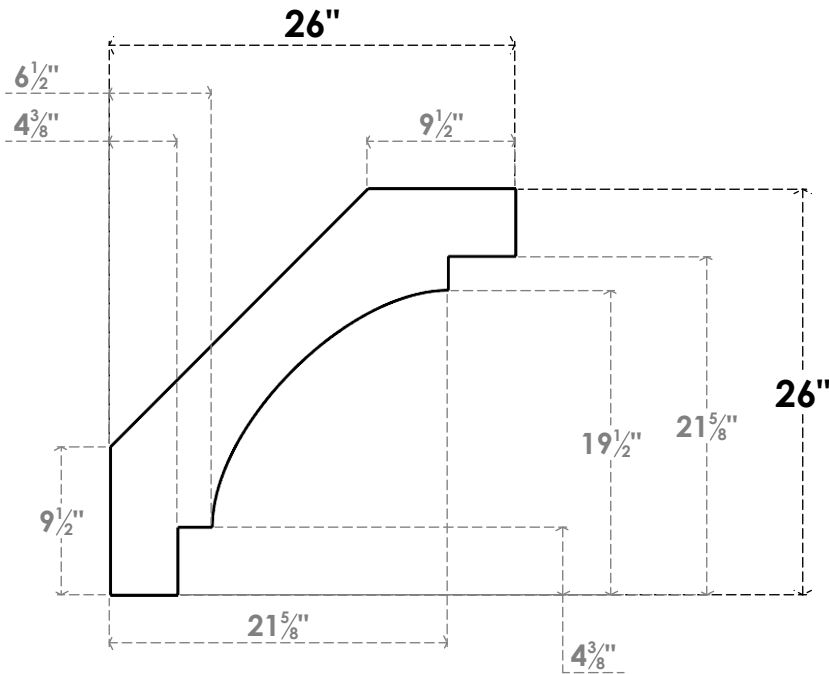

ITEM NUMBER: BRCPC060X26000X26000MRC

6"W X 26"D X 26"H MERCED ARCHITECTURAL GRADE PVC CLOSED KNEE BRACE

SIDE PROFILE

FRONT PROFILE

ISOMETRIC

EKENA MILLWORK
2300 WEST MAIN ST.
CLARKSVILLE, TX 75426
TOLL FREE: 866-607-0453
WWW.EKENAMILLWORK.COM